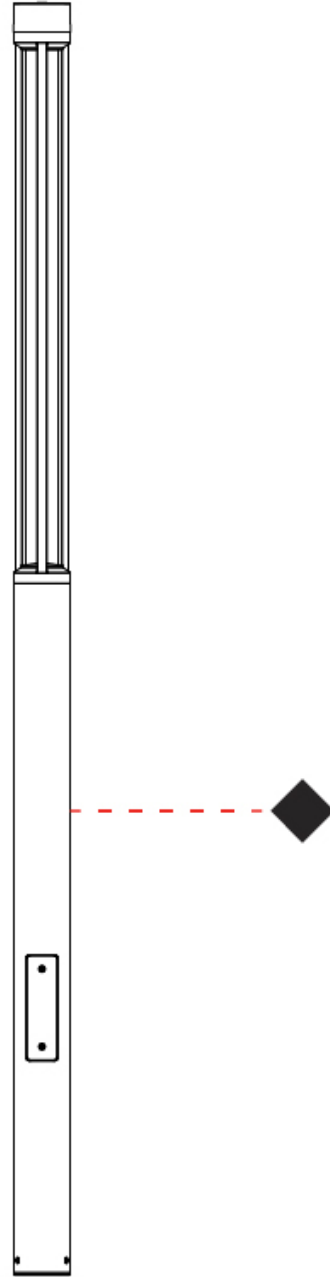

TRIS POST

E9B028-

PROJECT _____

TYPE _____

SPECIFIER _____

QUANTITY _____

DATE _____

E